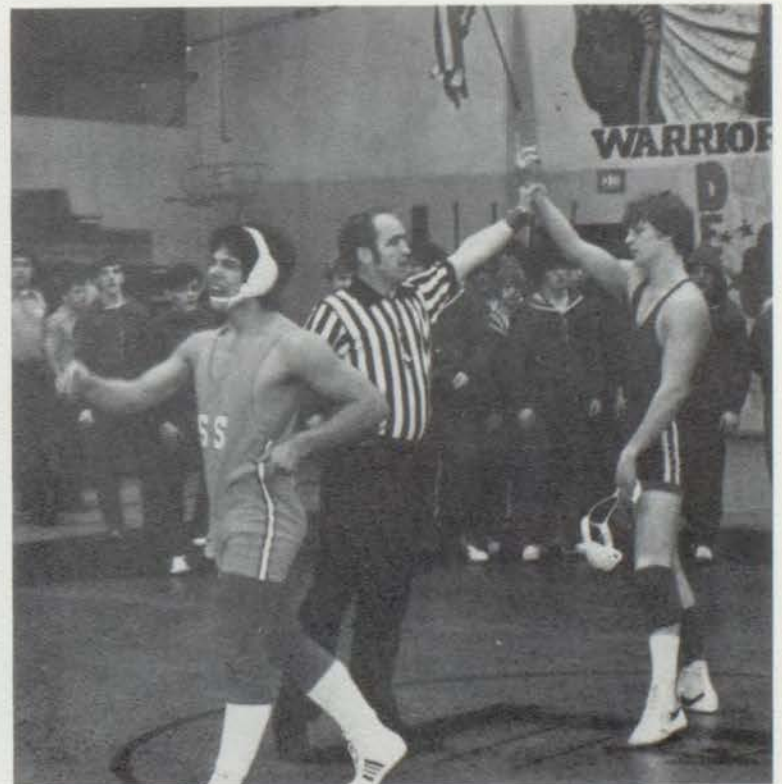

Tim VanVleet wins another match for Lebanon.