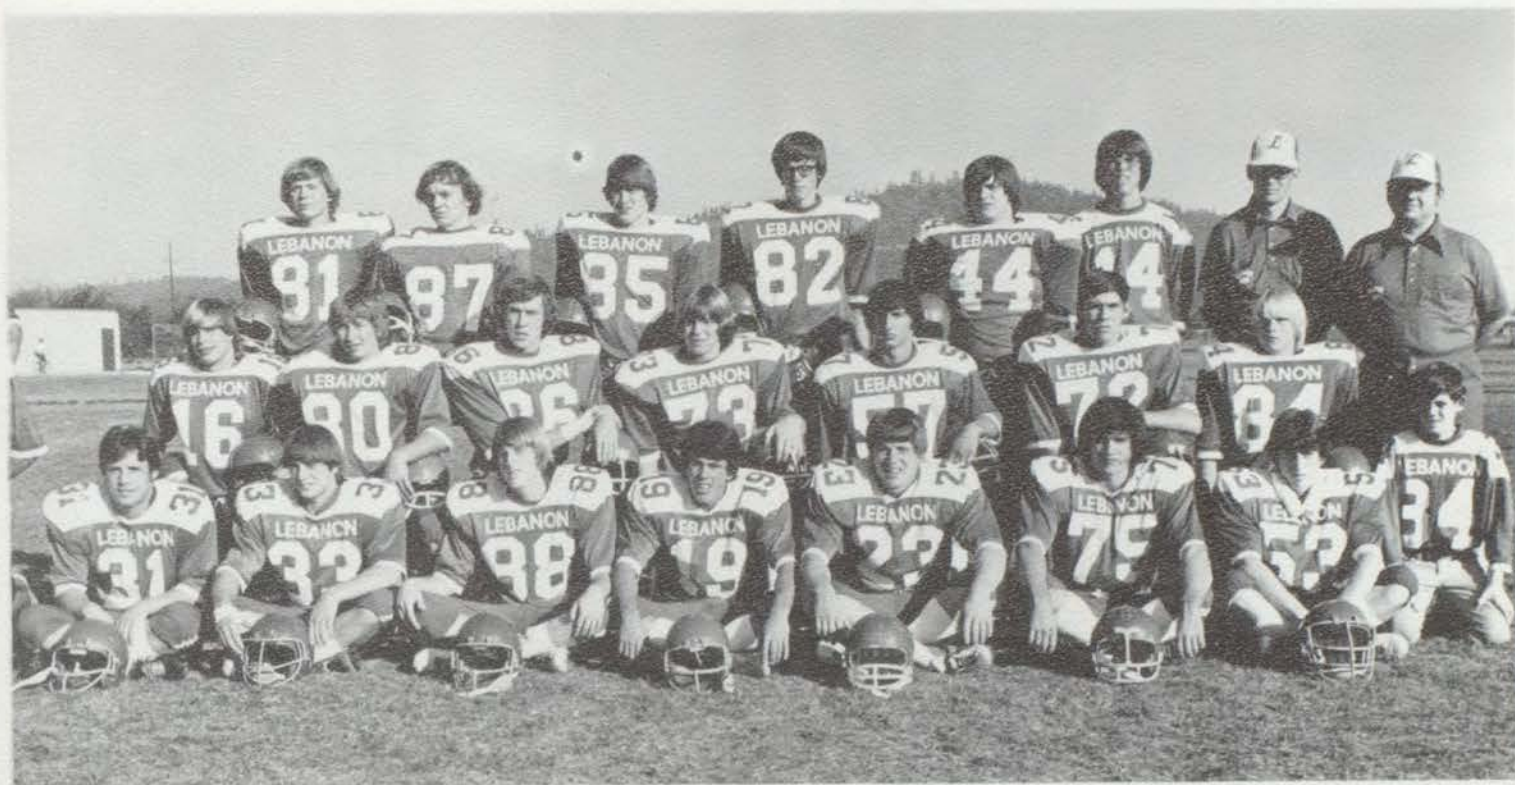

Front Row: Armin Retone, Steve Rex, Kevin Meier, Andy McClouskey, Jeff Moseman, Brad Gardner, Craig Oglesby, Rick Ogbin, manager. Row 2: Dan Simmons, Tim Weller, Keith Haley, Jeff Collings, Dave Summers, Keith Nofziger, Tony Vandenbos. Back Row: Tim Reich, Clint White, Brian Vorderstrasse, Paul Dykast, Bill Rose, Kerry Reed, trainer, Coach Keith Stroup, Coach Ron Oglesby.