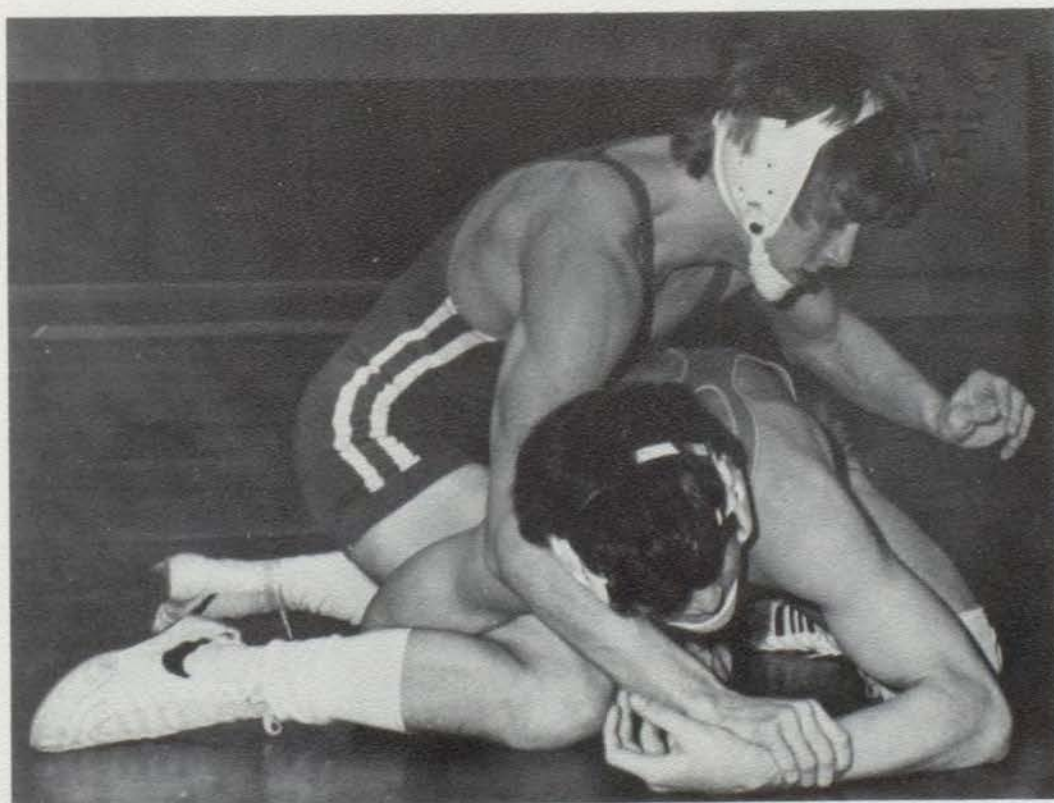

Mitch Williams prepares to start at the referee's whistle.

Under the skillful direction of Head Coach Dick Weisbrodt, who was chosen High School Wrestling Coach of the Year, the Warrior grapplers had another outstanding season. Besides having a fine seasonal record of 8 wins and 3 losses, the Warriors took the district 8 championship for the third year in a row. Among the 16 who wrestled at district, five were able to go to state where two were able to place.